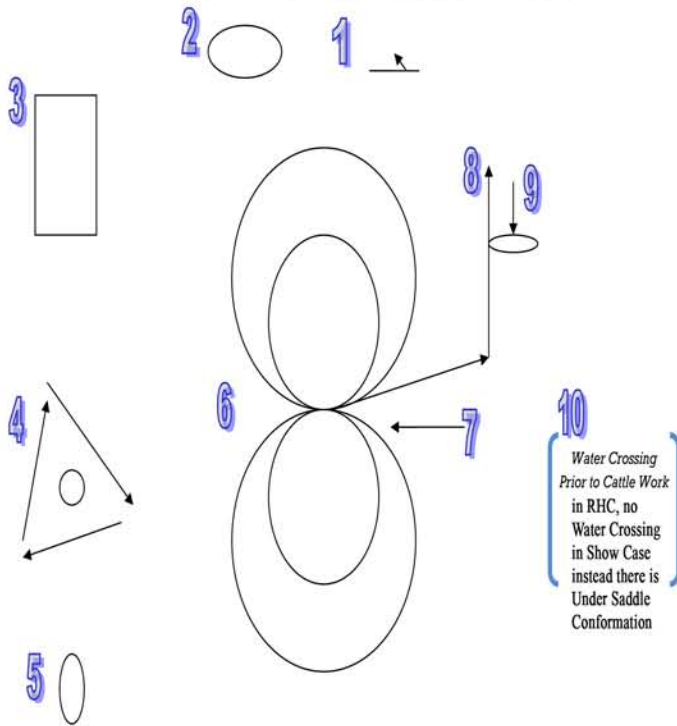

## MRB Ranch Horse Competition Pattern

- Open, enter, and close a gate.
- Dismount, lift all four feet
- Load & unload horse
- Take rope attached to a log, dally, and drag log around the barrel, and return to original spot
- Cross log
- Move to middle of arena to begin "figure 8" pattern. Begin at a slow lope, switch leads to make the smaller "figure 8" pattern. Quicken pace to a faster lope for the larger "figure 8" pattern. You may start your "figure 8" in the direction of your preference.
- When finishing larger circles of "figure 8" bring out to a straight line.
- Stop horse, settle, and back ten feet.
- Turn or spin horse each direction.
- Cattle work will be done after the dry work in the arena. There is a 50-foot round pen that will be used for this portion. Competitor may choose how to show his/her horse during this portion. Cattle work will be scored on quietness, control, and time use. All portions are worth ten points.